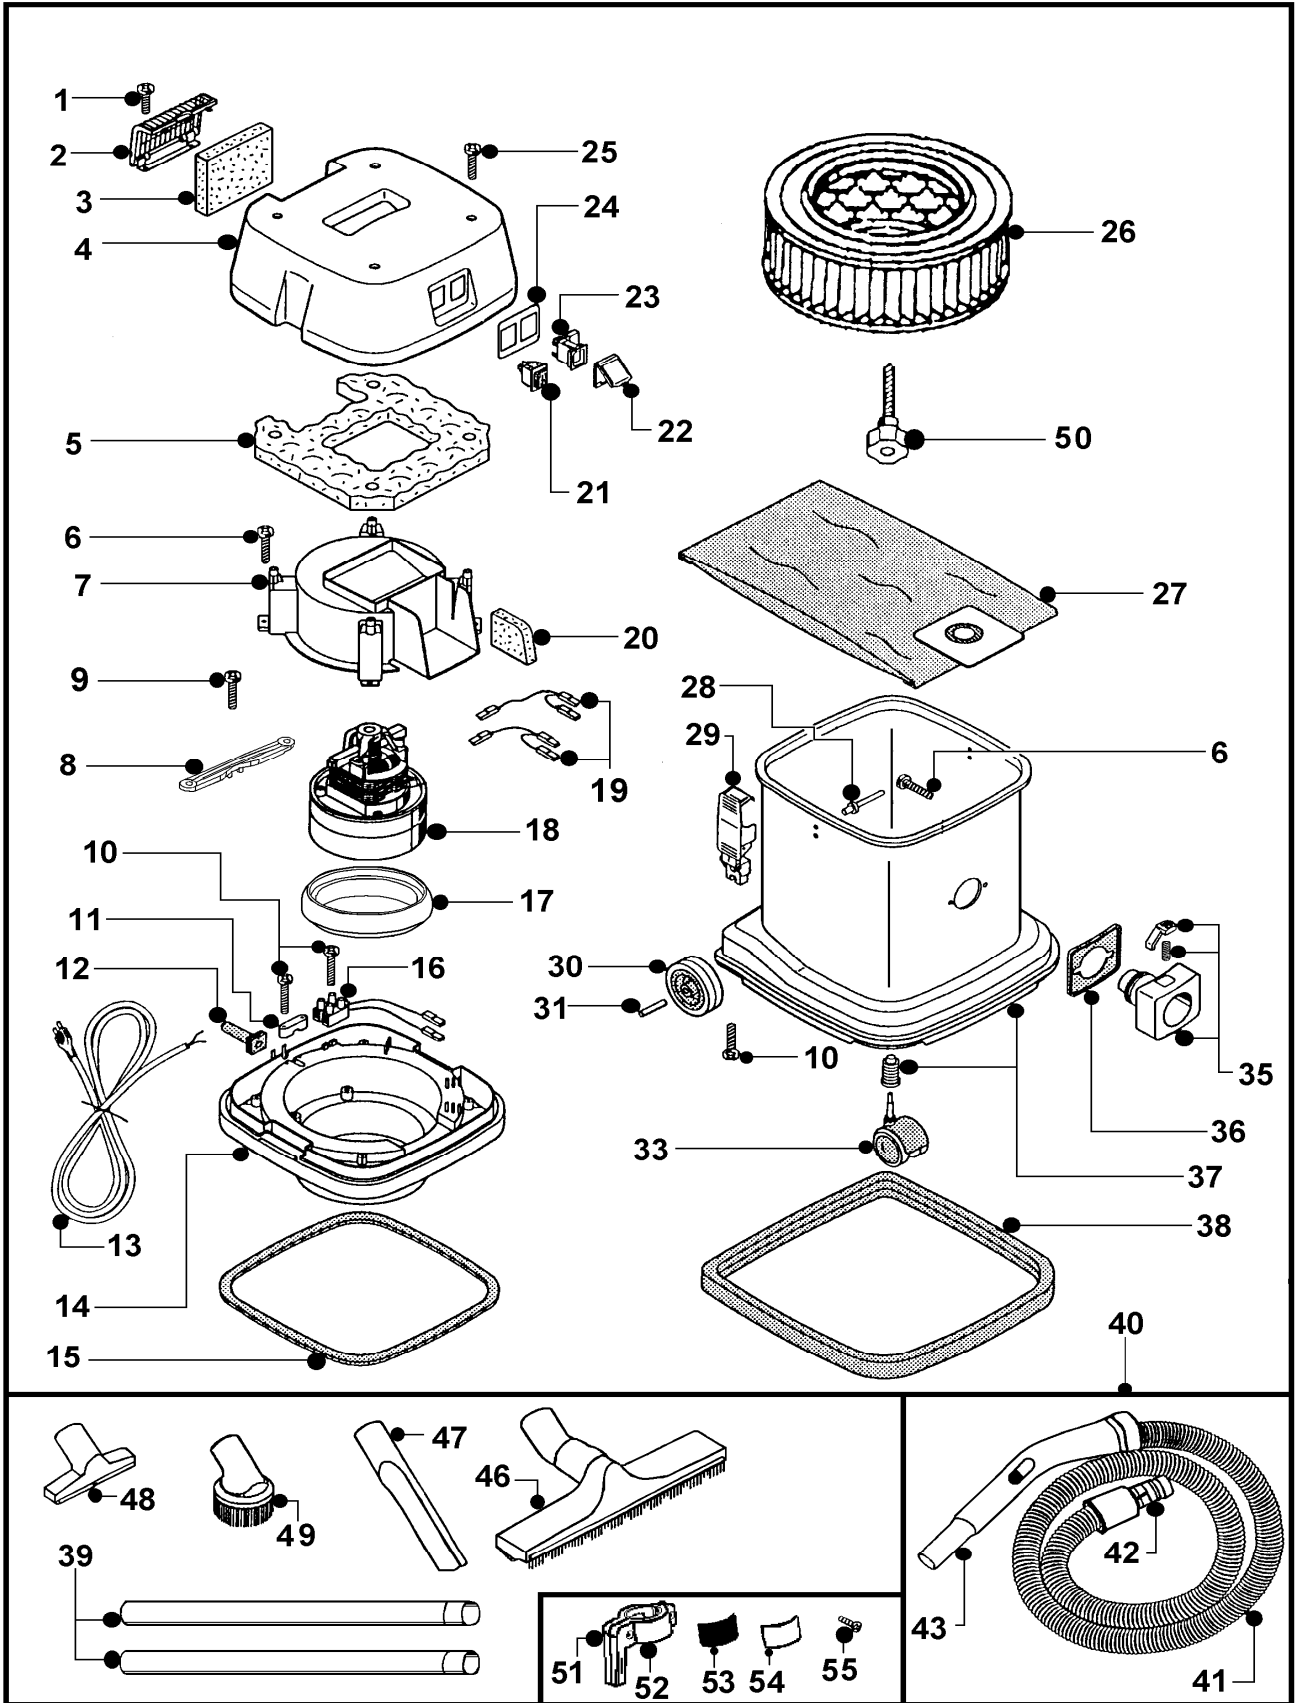

AS 5 FC 1000W 230V EXP GIA/GRI

15961210001

TAVOLA / TABLE N°100000

AS 5 FC 1000W 230V EXP GIA/GRI

15961210001

POS.	DESCRIZIONE	DESCRIPTION	Q.tà Qty.	CODICE CODE	NOTE NOTES
1	VITE TCC 5 X 13 SP	SCREW TCC 5X13 SP ZB	2	2508560	
2	GR.SPORTELLO SOFFIANTE AS 5	EXHAUST OUTLET AS5	1	6595002	
3	FILTRO USCITA ARIA AS 5	AIR EXHAUSTING FILTER AS5	1	3000611	
4	CALOTTA AS 5 GIALLA WD	YELLOW WD TOP COVER	1	2206410	
5	FIREFLEX RAFFREDD.CALOTTA AS 5	FIREFLEX AS5	1	3000610	
6	VITE TCC 5 X 22 CP	SCREW TCC 5X22 CP ZB	6	2508591	
7	RONDELLA SEPARATORE AS 5	SEPARATING WASHER AS5	1	2009210	
8	FERMAMOTORE AS 5 NUOVA VERS.	MOTOR FIXATION AS5 NEW VERSION	2	2501924	
9	VITE TCC 5 X 22 SP	SCREW TCC 5X22 SP ZB	5	2508590	
10	VITE TCC 3 X 20 SP	SCREW TCC 3X20 SP ZB	5	2508500	
11	BLOCCACAVO A PONTICELLO	STRAIN RELIEF	1	2001340	
12	PASSACAVO X TESTA PICCOLA	BLACK CABLE GLAND FOR LITTLE MOTOR HEAD	1	855000210	
13	CAVO 2 X 1 NERO EXP MT.10	BLACK CABLE 2 X 1 MT.10 EXP	1	2507036	
14	BASAMENTO NERO AS 5 + BUSSOLA	BASE AS5	1	6004002	
15	GUARNIZIONE BASAMENTO AS 5	GASKET BASE AS5	1	2502403	
16	MORSETTO CABLATO AS 5	CABLED CALMP AS5	1	6100266	
17	GUARNIZIONE MOUSSE AS 5 N.GENER.	AS5 NEW GEN. RUBBER GASKET	1	2502504	
18	MOTORE 909 1000 W 230V 063200340	MOTOR 1000W 230V FOR 909	1	11-501	
19	TRECCIOLA MOTORE SOLO CP 15	MOTOR WIRING ONLY CP 15	2	2506366	
20	PROTEZIONE ADESIVA TRECCIOLE	SOUND BAFFLE	1	3000053	
21	INTERRUTTORE BIPOLARE SP 1000	BIPOLAR SWITCH	1	2506232	
22	PROTEZIONE PRESA COMPLETA	COMPLETE SOCKET PROTECTIVE CAP	1	3004990	
23	PRESA + CONDENSATORE	SOCKET PLUS CONDENSER	1	3005010	
24	ADESIVO NERO VANO INTERRUTT.	BLACK STICKER AS5	1	8006070	
25	VITE TCC 5 X 16 SP NERA	SCREW TCC 5X16 SP ZN	4	2508573	
26	CARTUCCIA MICRO AS5	FILTER CARTRIDGE STD AS 5 WITH HOLE	1	2512702	
27	FILTRO CARTA AS 5 CON CHIUSURA	AS 5 PAPER FILTER WITH LOCKING SYSTEM	1	2512043	
28	RIVETTO 4, 8 X 15 UNIGRIP	4, 8 X 15 UNIGRIP RIVET	4	2508833	
29	GR.CHIUSURA AS 5 NERA X MICROF.	AS 5 BLACK LOCKING SYSTEM GROUP FOR MICROF,	2	6100010	
30	RUOTA TG 75 MOZZO D. 8	WHEEL TG75	2	2510094	
31	PERNO RUOTA POSTER.NYLON AS 5	REAR WHEEL PIN AS5 NY BLACK+30FV	2	2510341	
33	RUOTA GEMINI AS 10 D. 50	WHEEL D.50	2	2510151	
35	BOCCHETTA AS 5 NERA COMPLETA	INTAKE AS5 BLACK COMPLETE	1	6000204	
36	GUARNIZIONE BOCCHETTA AS 5	INTAKE GASKET	1	2502556	
37	INVOL.AS 5 GRI.+ INS.+FASC. GIALLA	GREY TANK AS5 + INS. + YELLOW COVER	1	3059504	
38	FASCIA PARAURTI GIALLA	BUMPER BAND	1	2004253	
39	PROLUNGA NERA M 0,50 D.32 814/909	BLACK EXTENSION D.32 814/909	2	01-341	
40	TUBO FLEX D. 32 +IMPUGNAT. NERA	FLEX HOSE AS5 D.32 + BLACK HANDLE 2,5 MT	1	6010604	
41	TUBO FLESSIBILE D. 33 NERO AL MT	BLACK FLEXIBLE HOSE D.33 2,5 MT	2,5	2511000	
42	INNESTO TUBO FLEX D. 32 AS 5	FLEXIBLE HOSE D.32 AS 5 CLUTCH	1	2005363	
43	CURVETTA TUBO FLEX MIKROS/909	CURVED HOSE	1	MK-030	
46	SPAZZOLA D320 D. 32 WESSEL	BRUSH D320 P D.32 2011	1	2511523	
47	LANCIA PIATTA D. 32	CREVICE TOOL D.32	1	856000071	
48	BOCCHETTA D. 32 CM. 13	UPHOLSTERY TOOL D.32	1	856000101	
49	PENNELLO D. 32	ROUND BRUSH D.32	1	856000061	
50	VOLANTINO MOD.D.20 M5X65	LITTLE HANDLE	1	2506307	
51	SEMIGUSCIO SX NERO X ATT.AS2/5/6	LEFT HALF CASE BLACK FOR ATT.AS2/5/6	1	2003602	